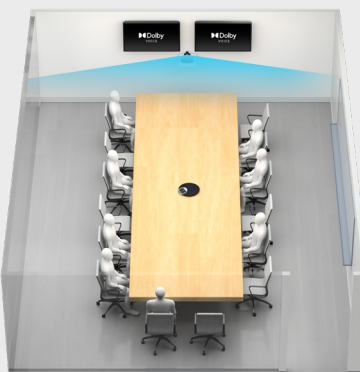

### Perfectly adapted for small spaces

Built for huddle spaces up to 4 people, Huddle's minimal footprint easily mounts on, above or below a single display. Dolby's adaptive features deliver incredible meeting quality even in challenging spaces.

Camera

Hub

Phone

8-20 seats

20' x 30'