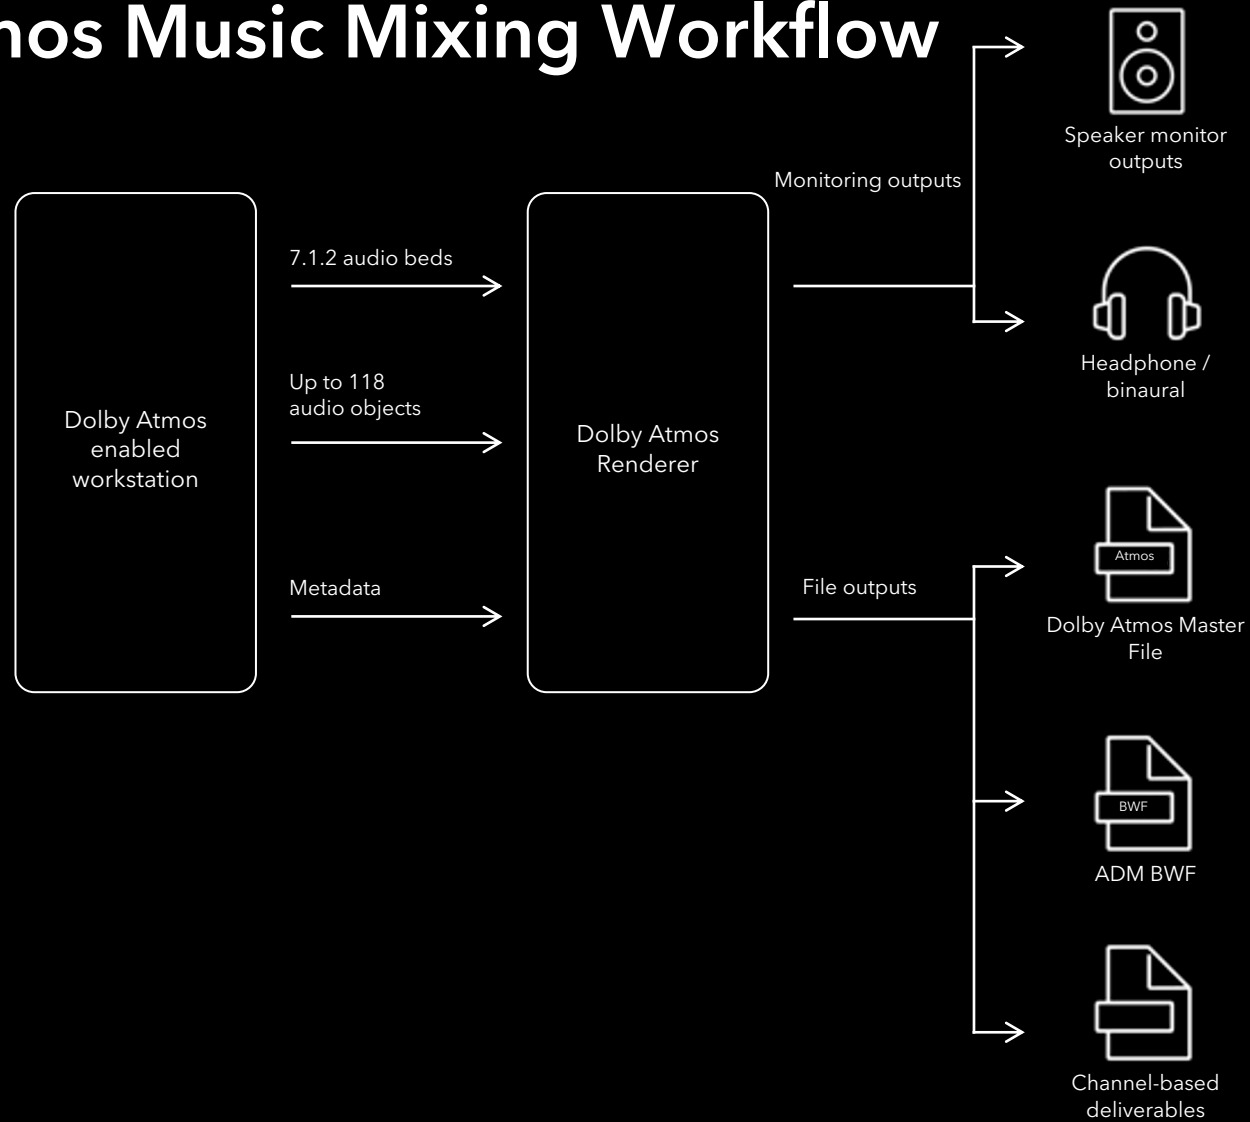

Dolby Atmos Music Mixing Workflow