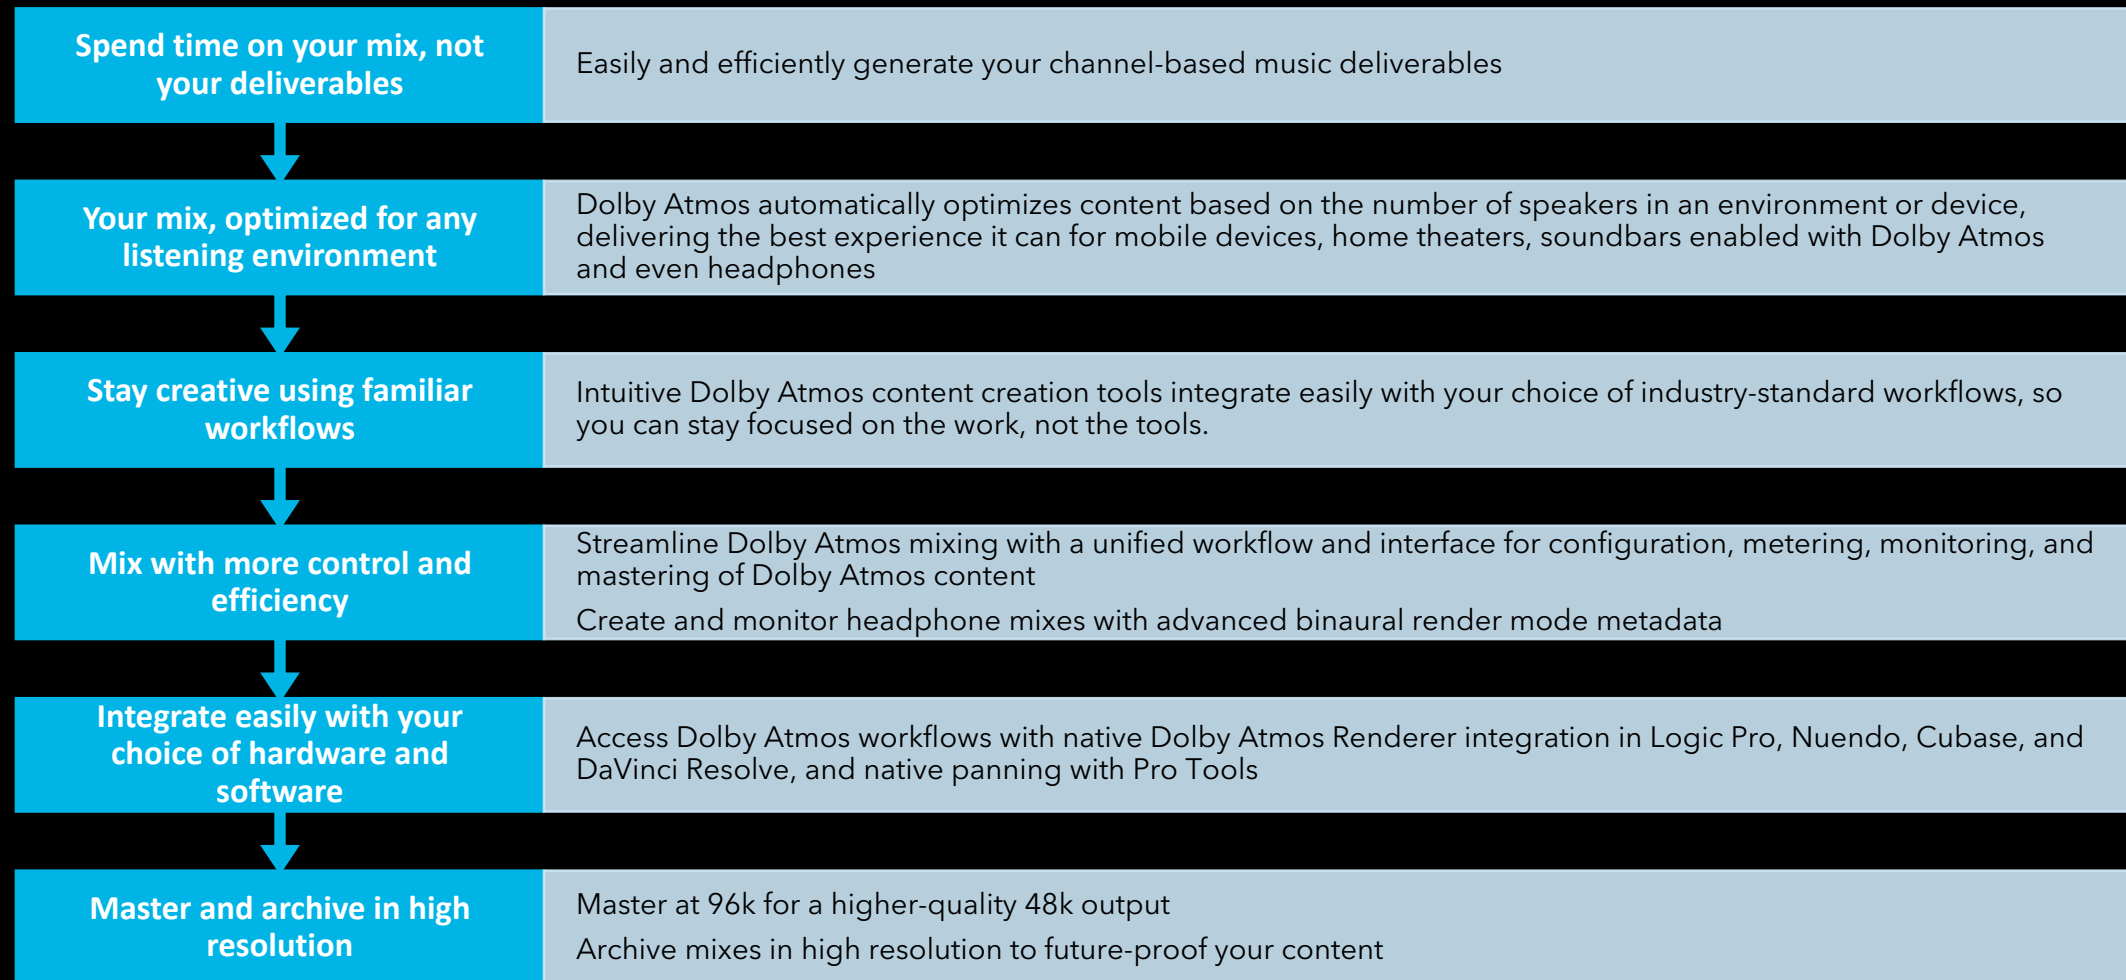

Dolby Atmos Music Content Creation Quick Start Resources

—

MUSIC PARTNERSHIPS TEAM

2023

Dolby Atmos Tools Overview

DAWs Supporting Dolby Atmos Music

Native Renderer Integration

Apple
Logic Pro