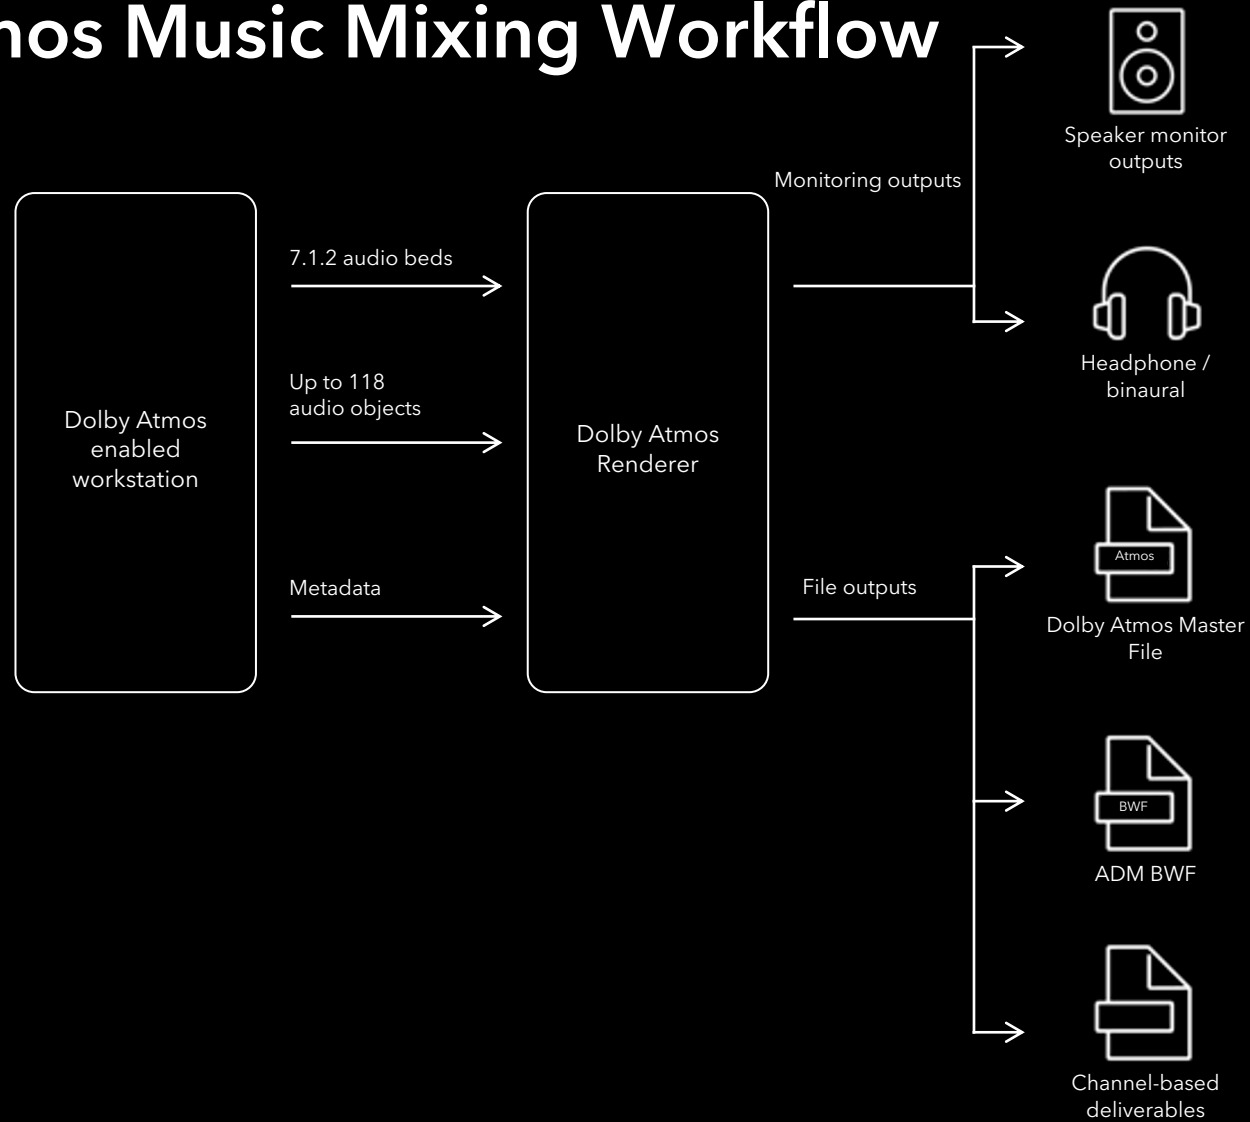

Supported with Dolby Atmos Music Panner Plugin

Ableton
Live

Apple
Logic Pro

Avid Pro
Tools

Steinberg
Nuendo

Steinberg
Cubase

Dolby Atmos Music Mixing Workflow

Dolby Atmos Music Creation Quick Start