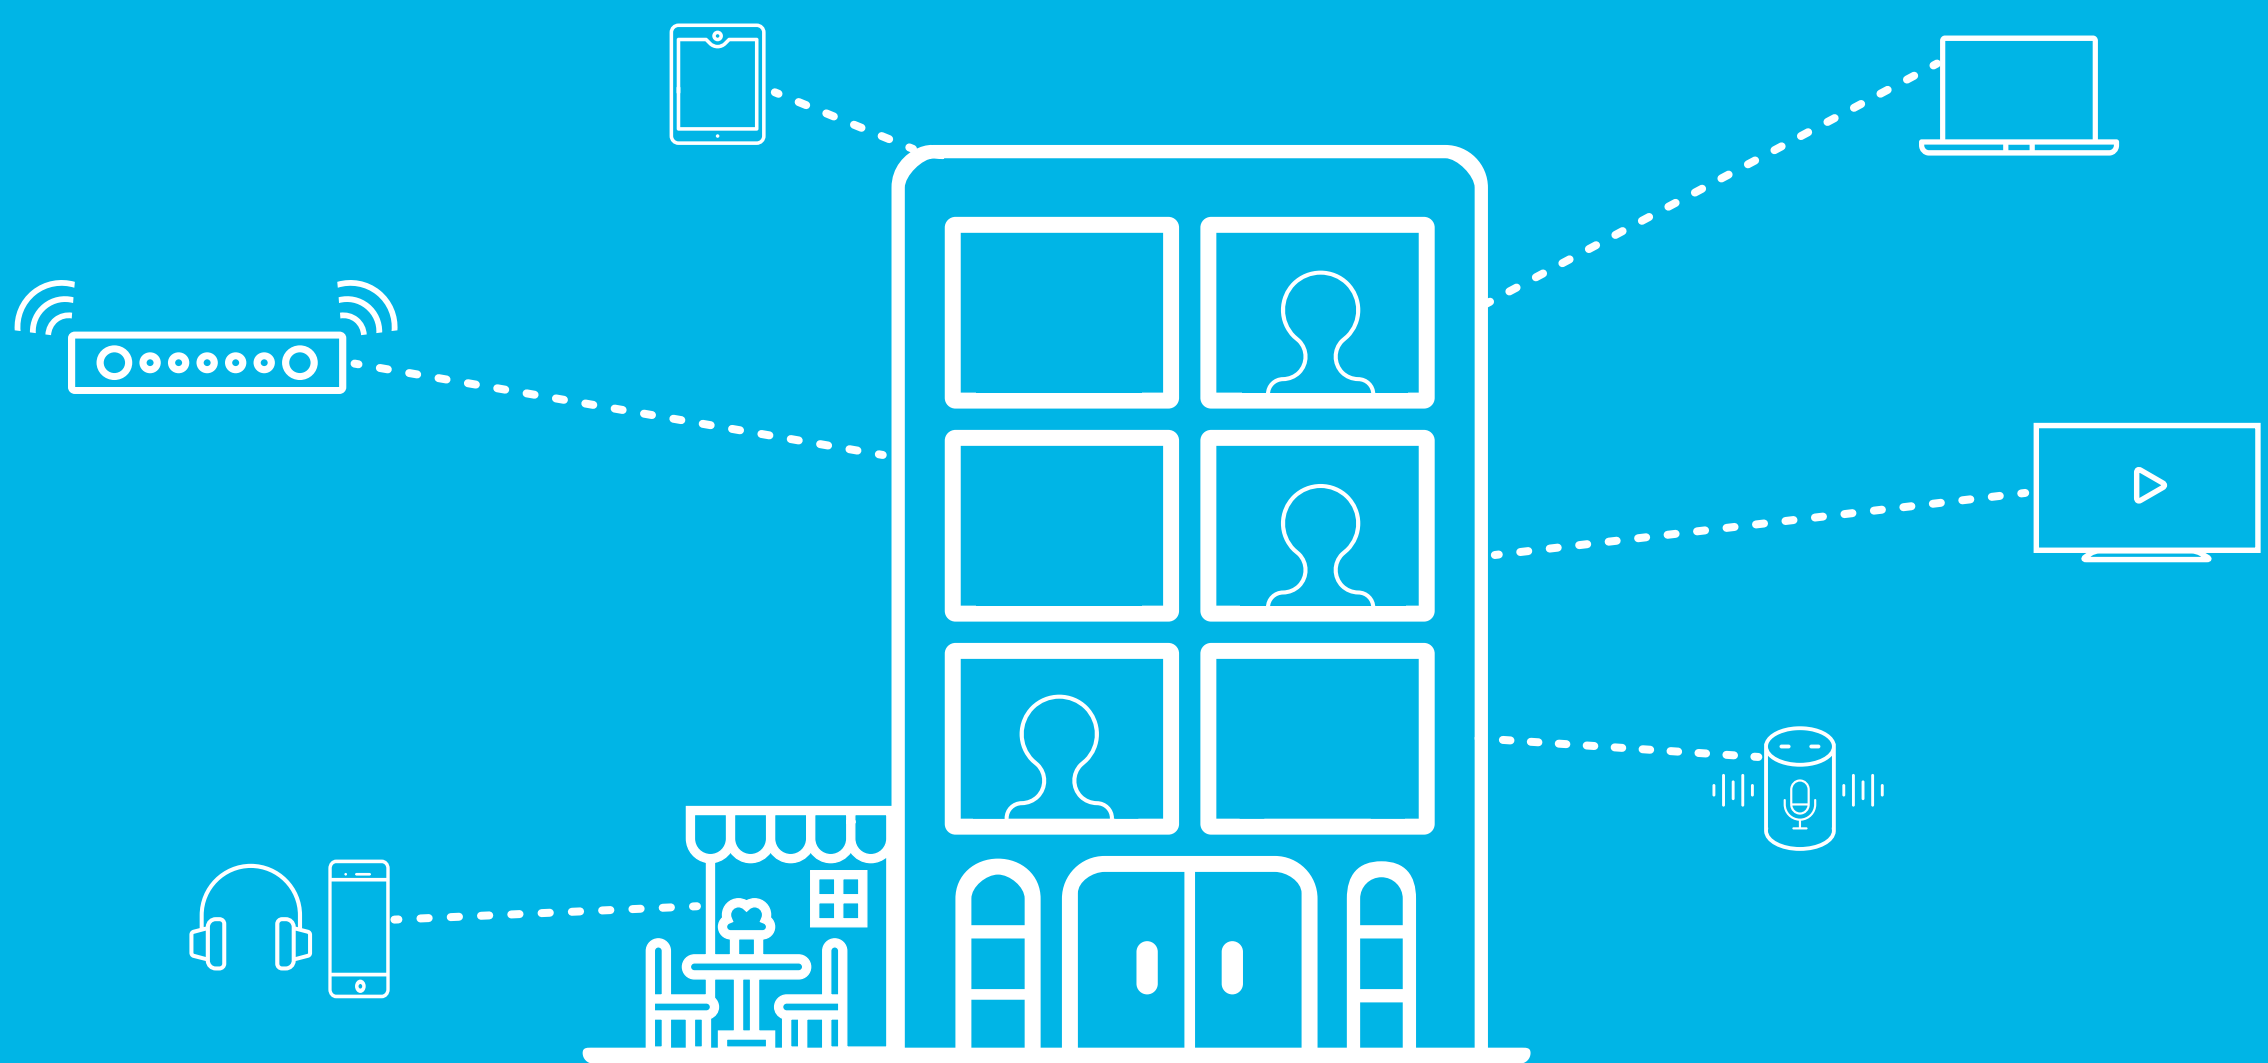

Easy, immersive audio everywhere

Dolby Atmos is available on multiple devices

from in-home devices to on-the-go tablets and smartphones

Dolby Atmos goes wherever your audience goes

From surround, immersive sound systems to smartphones and everything in between, there is a device enabled with Dolby Atmos for any place you are

Dolby Atmos can be delivered using*

upward-firing speakers

upfiring on soundbars

virtualised sound on TVs, soundbars, laptops, and smart speakers

binaural tech on headphones for mobile devices, laptops, and tablets

Simple and compact, the virtualised Dolby Atmos experience gives a big sound no matter the size of the room

Dolby Atmos uses binaural processing to give you an immersive and personalised experience

Tablets and laptops let you share Dolby Atmos with friends and family anywhere you go