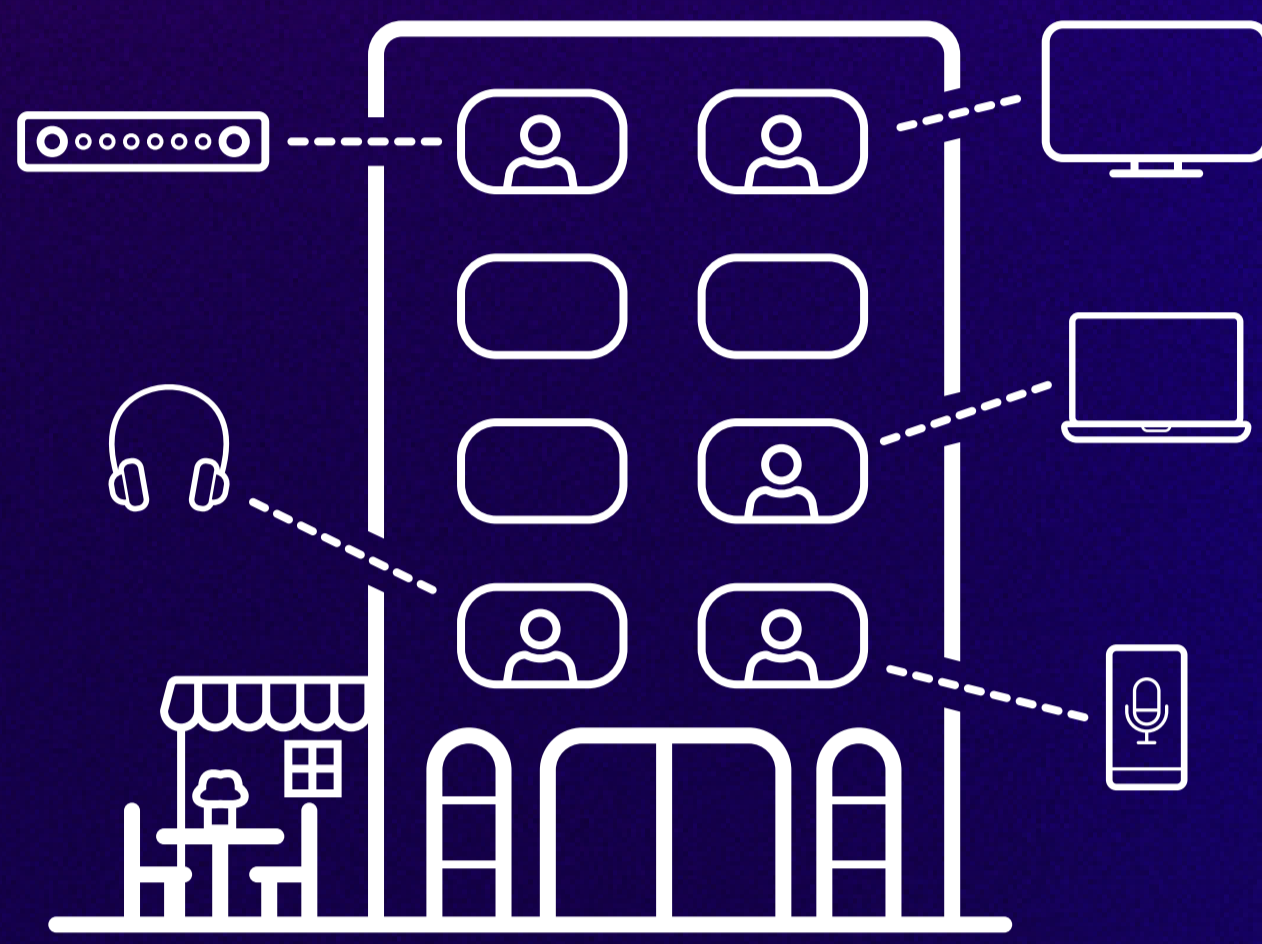

Easy, immersive audio everywhere

Dolby Atmos is available on multiple devices

from in-home devices to on-the-go tablets and smartphones

From immersive surround sound systems to smartphones and everything in between, there is a device enabled with Dolby Atmos wherever you are

upward-firing speakers

upfiring on soundbars

virtualised sound on TVs, soundbars, laptops, and smart speakers

binaural tech on headphones for mobile devices, laptops, and tablets

Simple and compact, the virtualised Dolby Atmos experience gives a big sound no matter the device

Dolby Atmos uses binaural processing to give you an immersive and personalised experience

Tablets and laptops let you share Dolby Atmos with friends and family anywhere you go

Enjoy Dolby Atmos throughout your home using the smart speaker or digital assistant of your choice